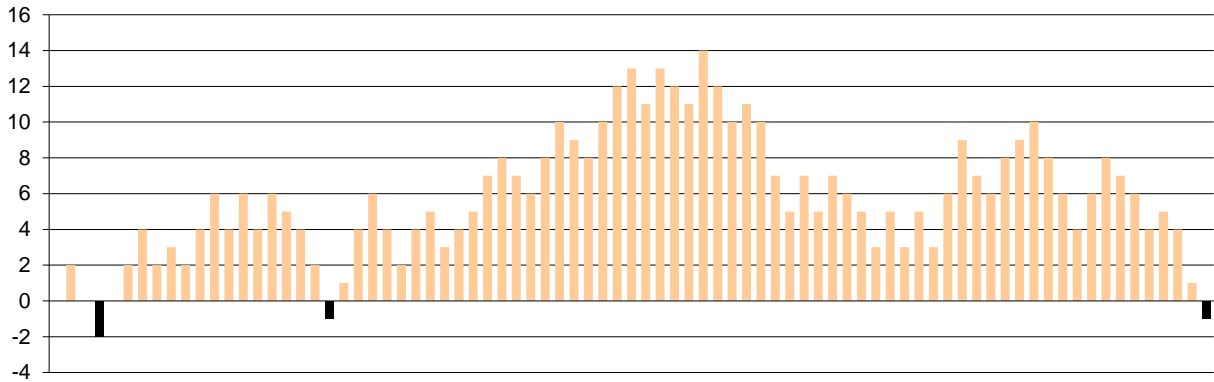

Starters - Subs ratio

Fastbreak Pts

Turnover Pts

Second Chance Pts

NOTES

Blank area for notes.

GRAPHIC STATS

SCORE EVOLUTION

SCORE DIFFERENCE

LARGEST SCORING RUN

LARGEST LEAD